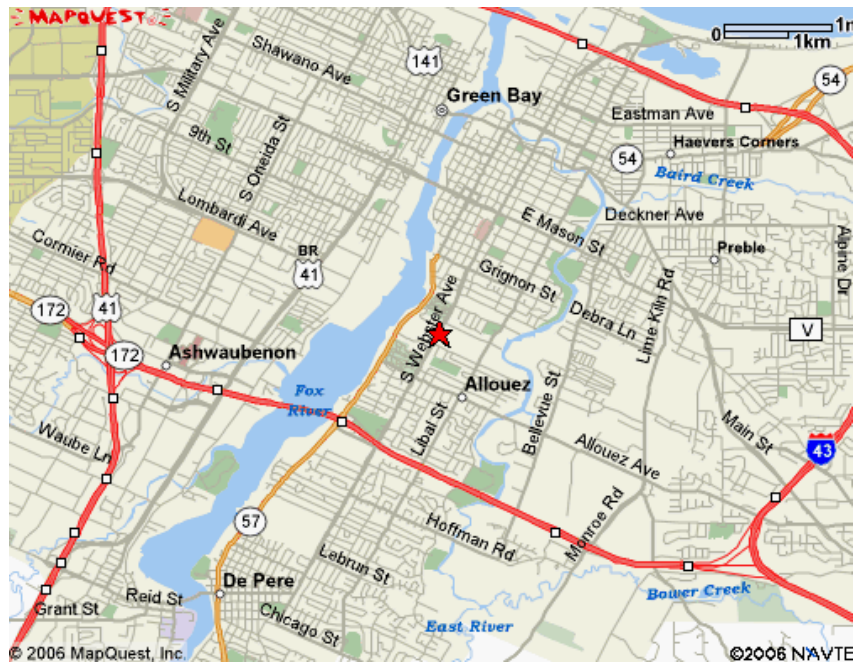

DIRECTIONS TO THE DIOCESE OF GREEN BAY

When using GPS or online driving directions please use the address:
1825 Riverside Dr, Green Bay (or Allouez) 54301.

From 41(141)N or 41S:

- Exit onto 172 East
 - Exit to Riverside Dr. (first exit after crossing the Fox River)
 - Turn **RIGHT** onto Riverside Dr.
 - Turn **RIGHT** at the sign into the diocesan campus. (Approx. 1 mile)
- See map below.

From 43 S:

- Exit onto 172 W
- Exit onto Webster Ave.
- Turn **RIGHT** onto Webster Ave.
- Turn **LEFT** onto St Joseph St.
- Turn **RIGHT** at the sign into the diocesan campus. See map below.

DIOCESE OF GREEN BAY CAMPUS DIRECTORY