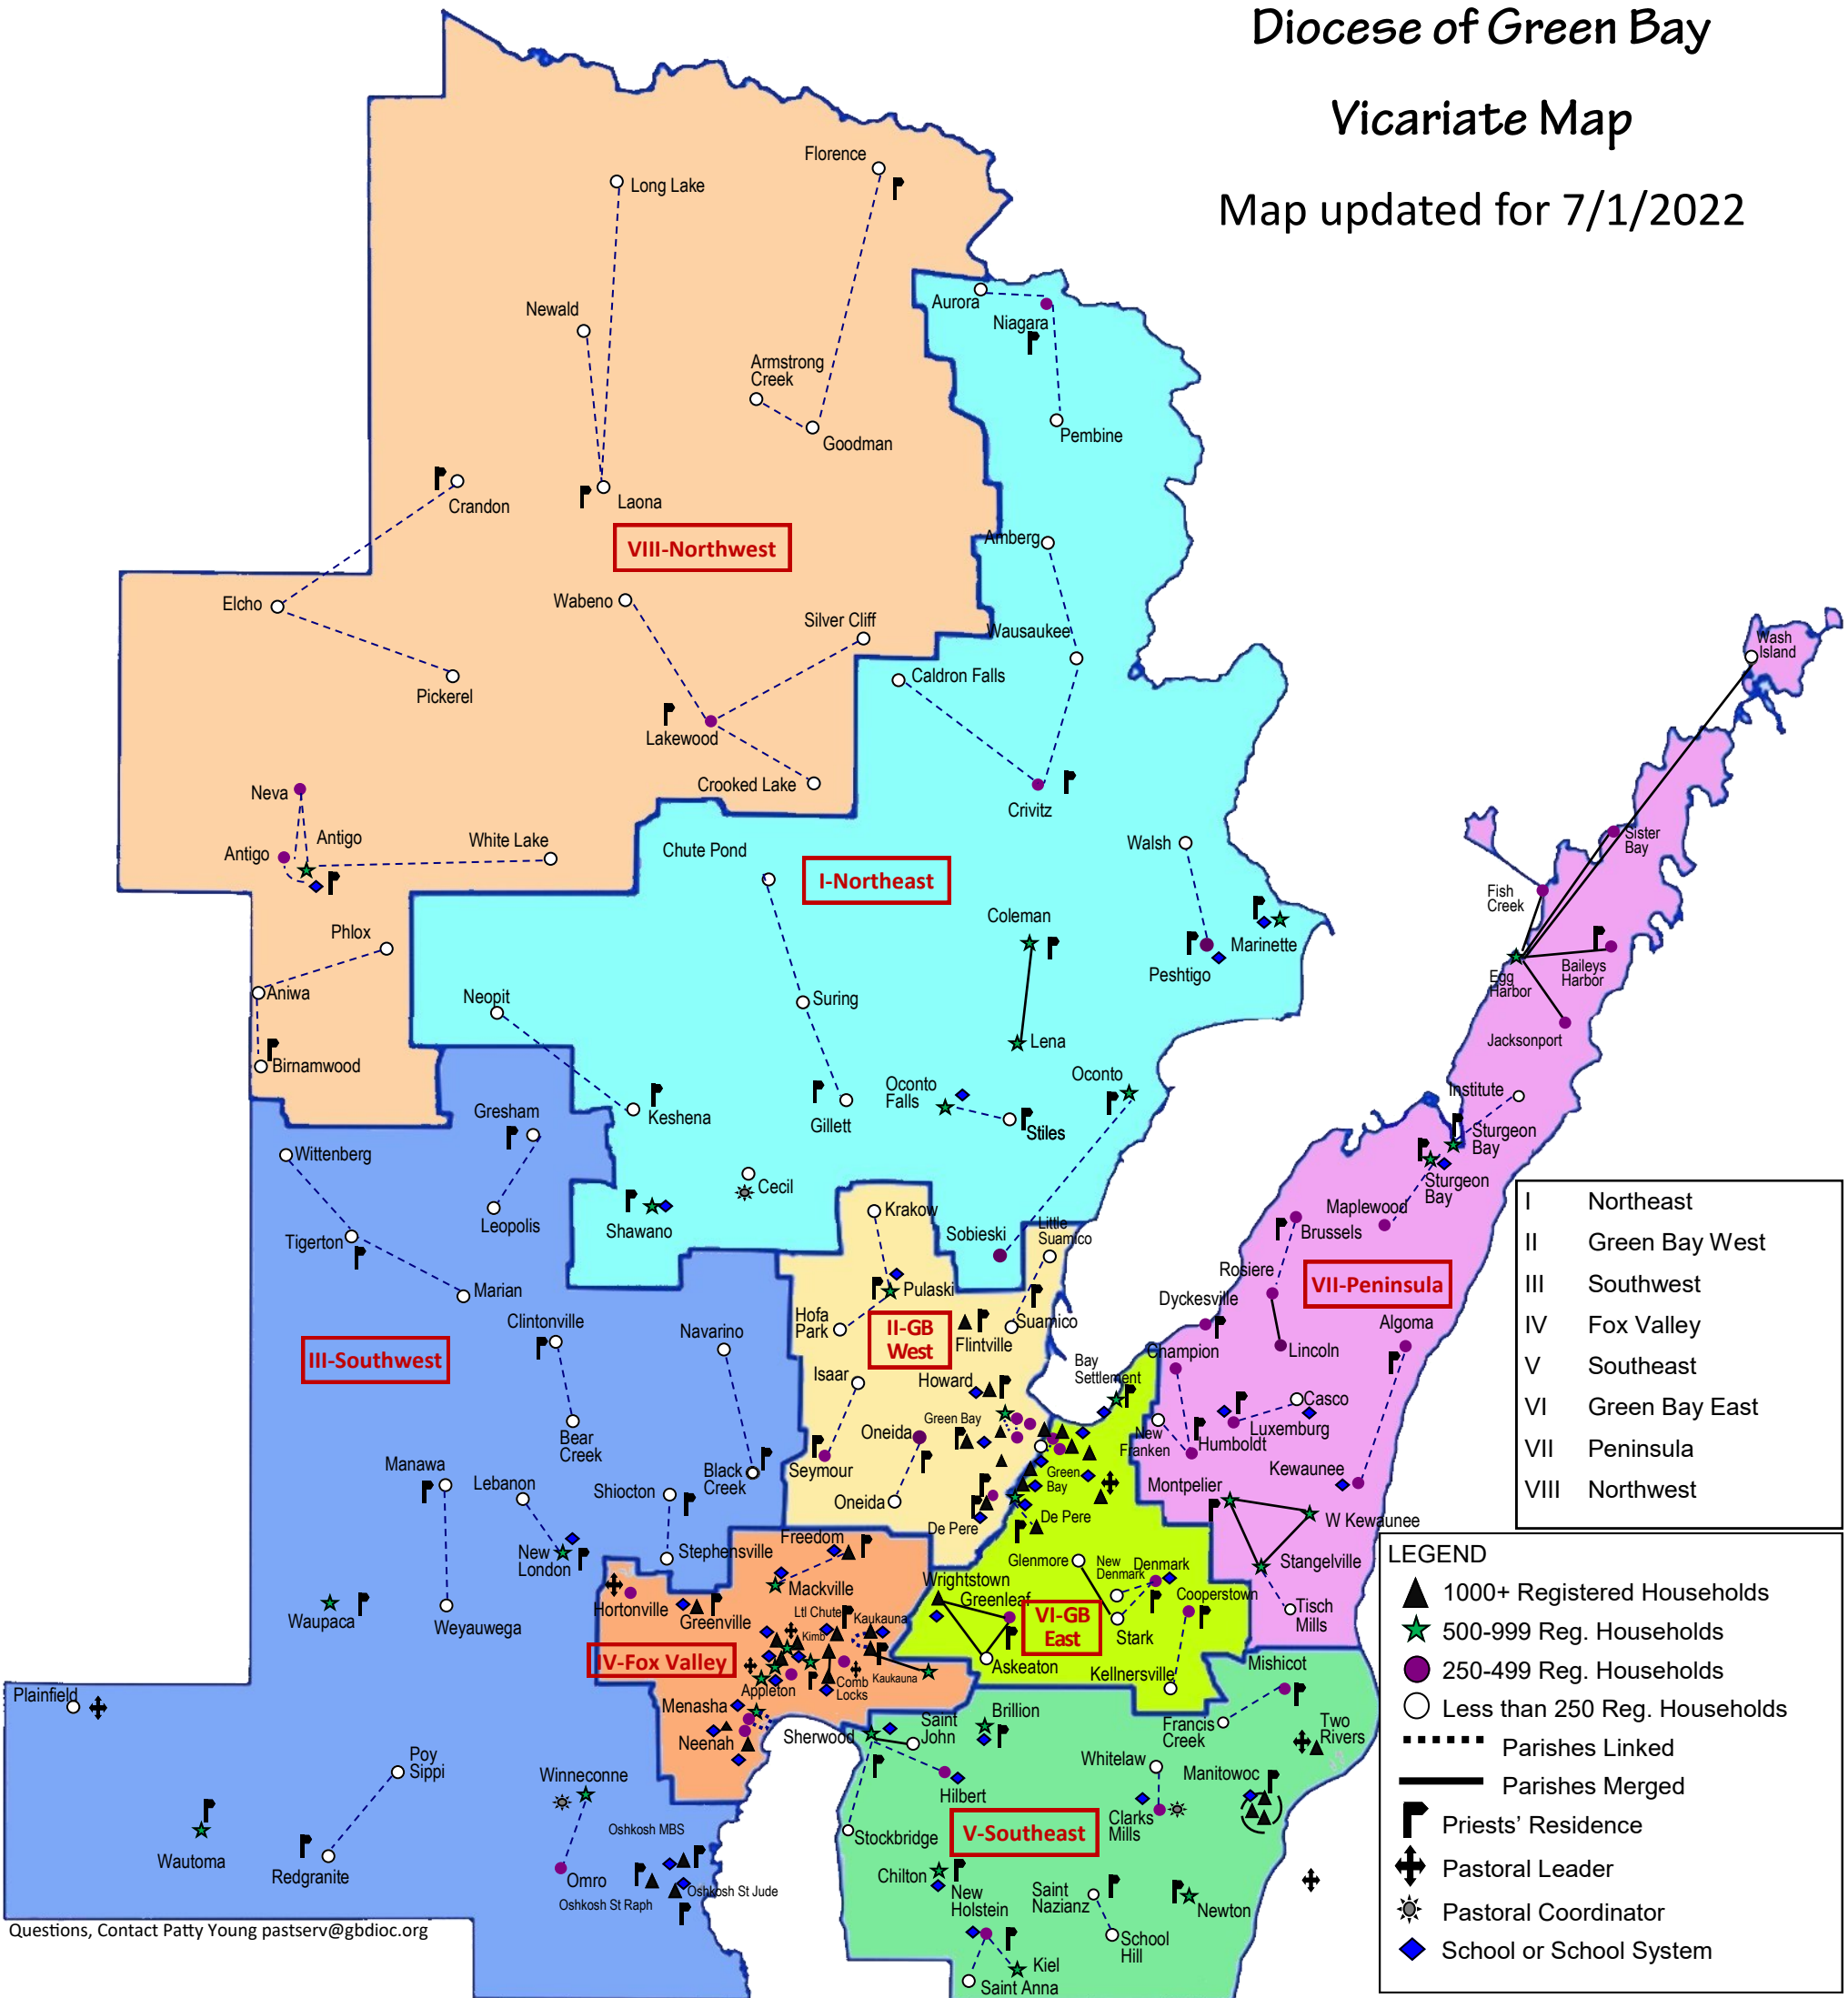

Diocese of Green Bay

Vicariate Map

Map updated for 7/1/2022

I	Northeast
II	Green Bay West
III	Southwest
IV	Fox Valley
V	Southeast
VI	Green Bay East
VII	Peninsula
VIII	Northwest

LEGEND

- ▲ 1000+ Registered Households
- ★ 500-999 Reg. Households
- 250-499 Reg. Households
- Less than 250 Reg. Households
- Parishes Linked
- Parishes Merged
- ⌚ Priest's Residence
- ⛔ Pastoral Leader
- ☀ Pastoral Coordinator
- ◆ School or School System